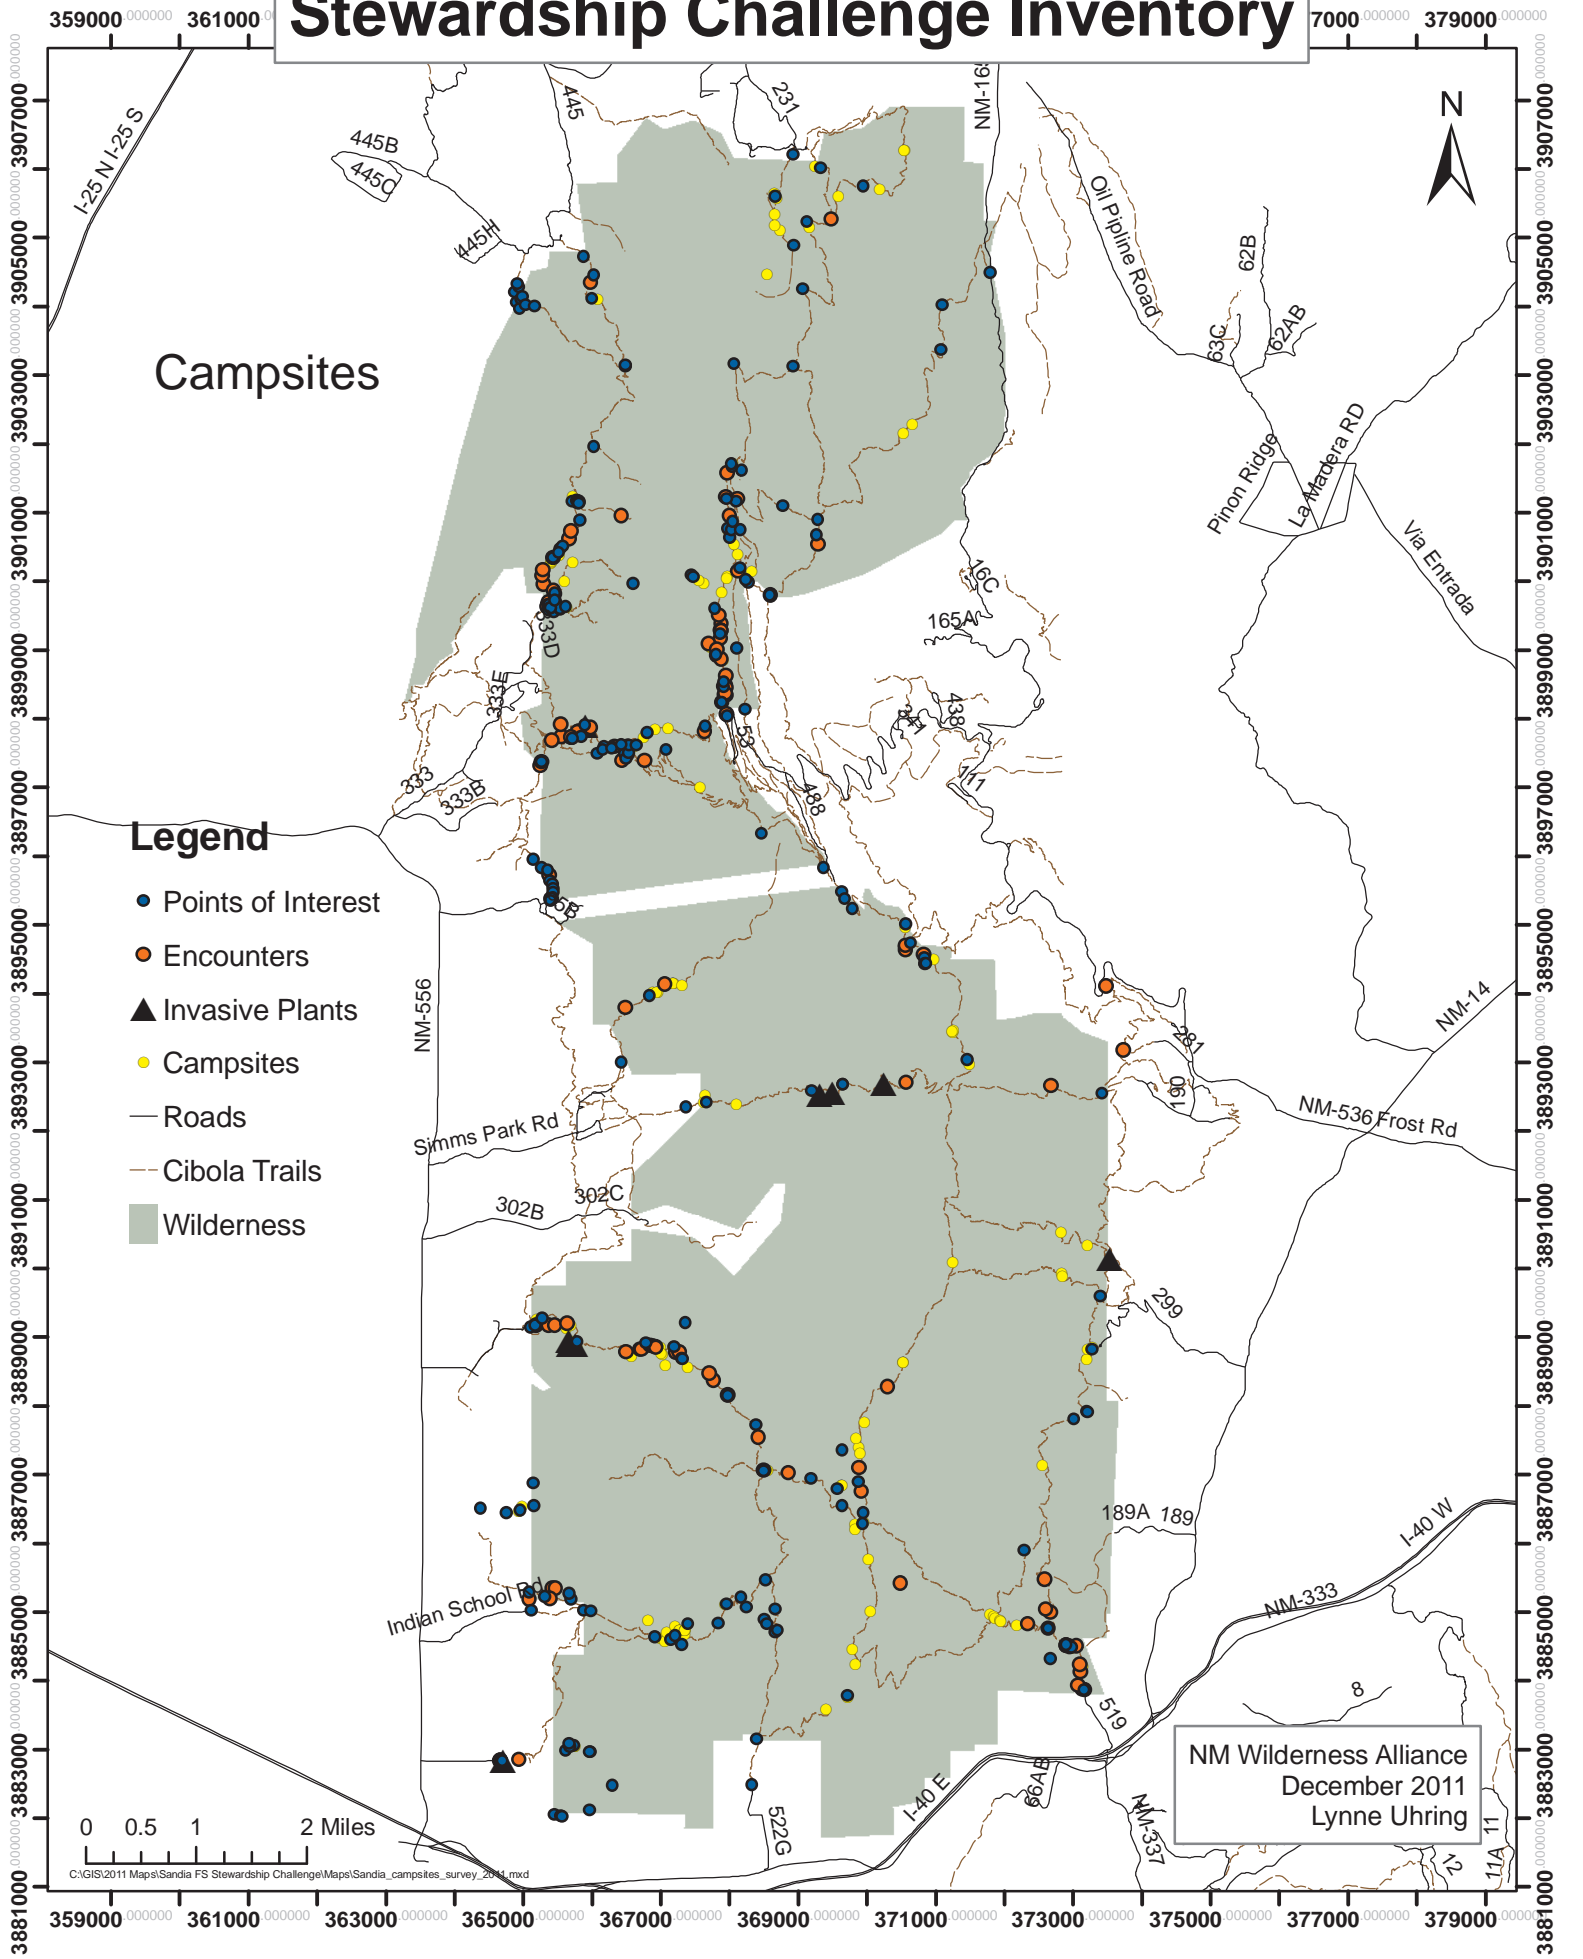

Sandia Mountain Wilderness Stewardship Challenge Inventory

NM Wilderness Alliance
December 2011
Lynne Uhring

C:\GIS\2011 Maps\Sandia PS Stewardship Challenge\Map\Sandia_campsites_survey_2011.mxd