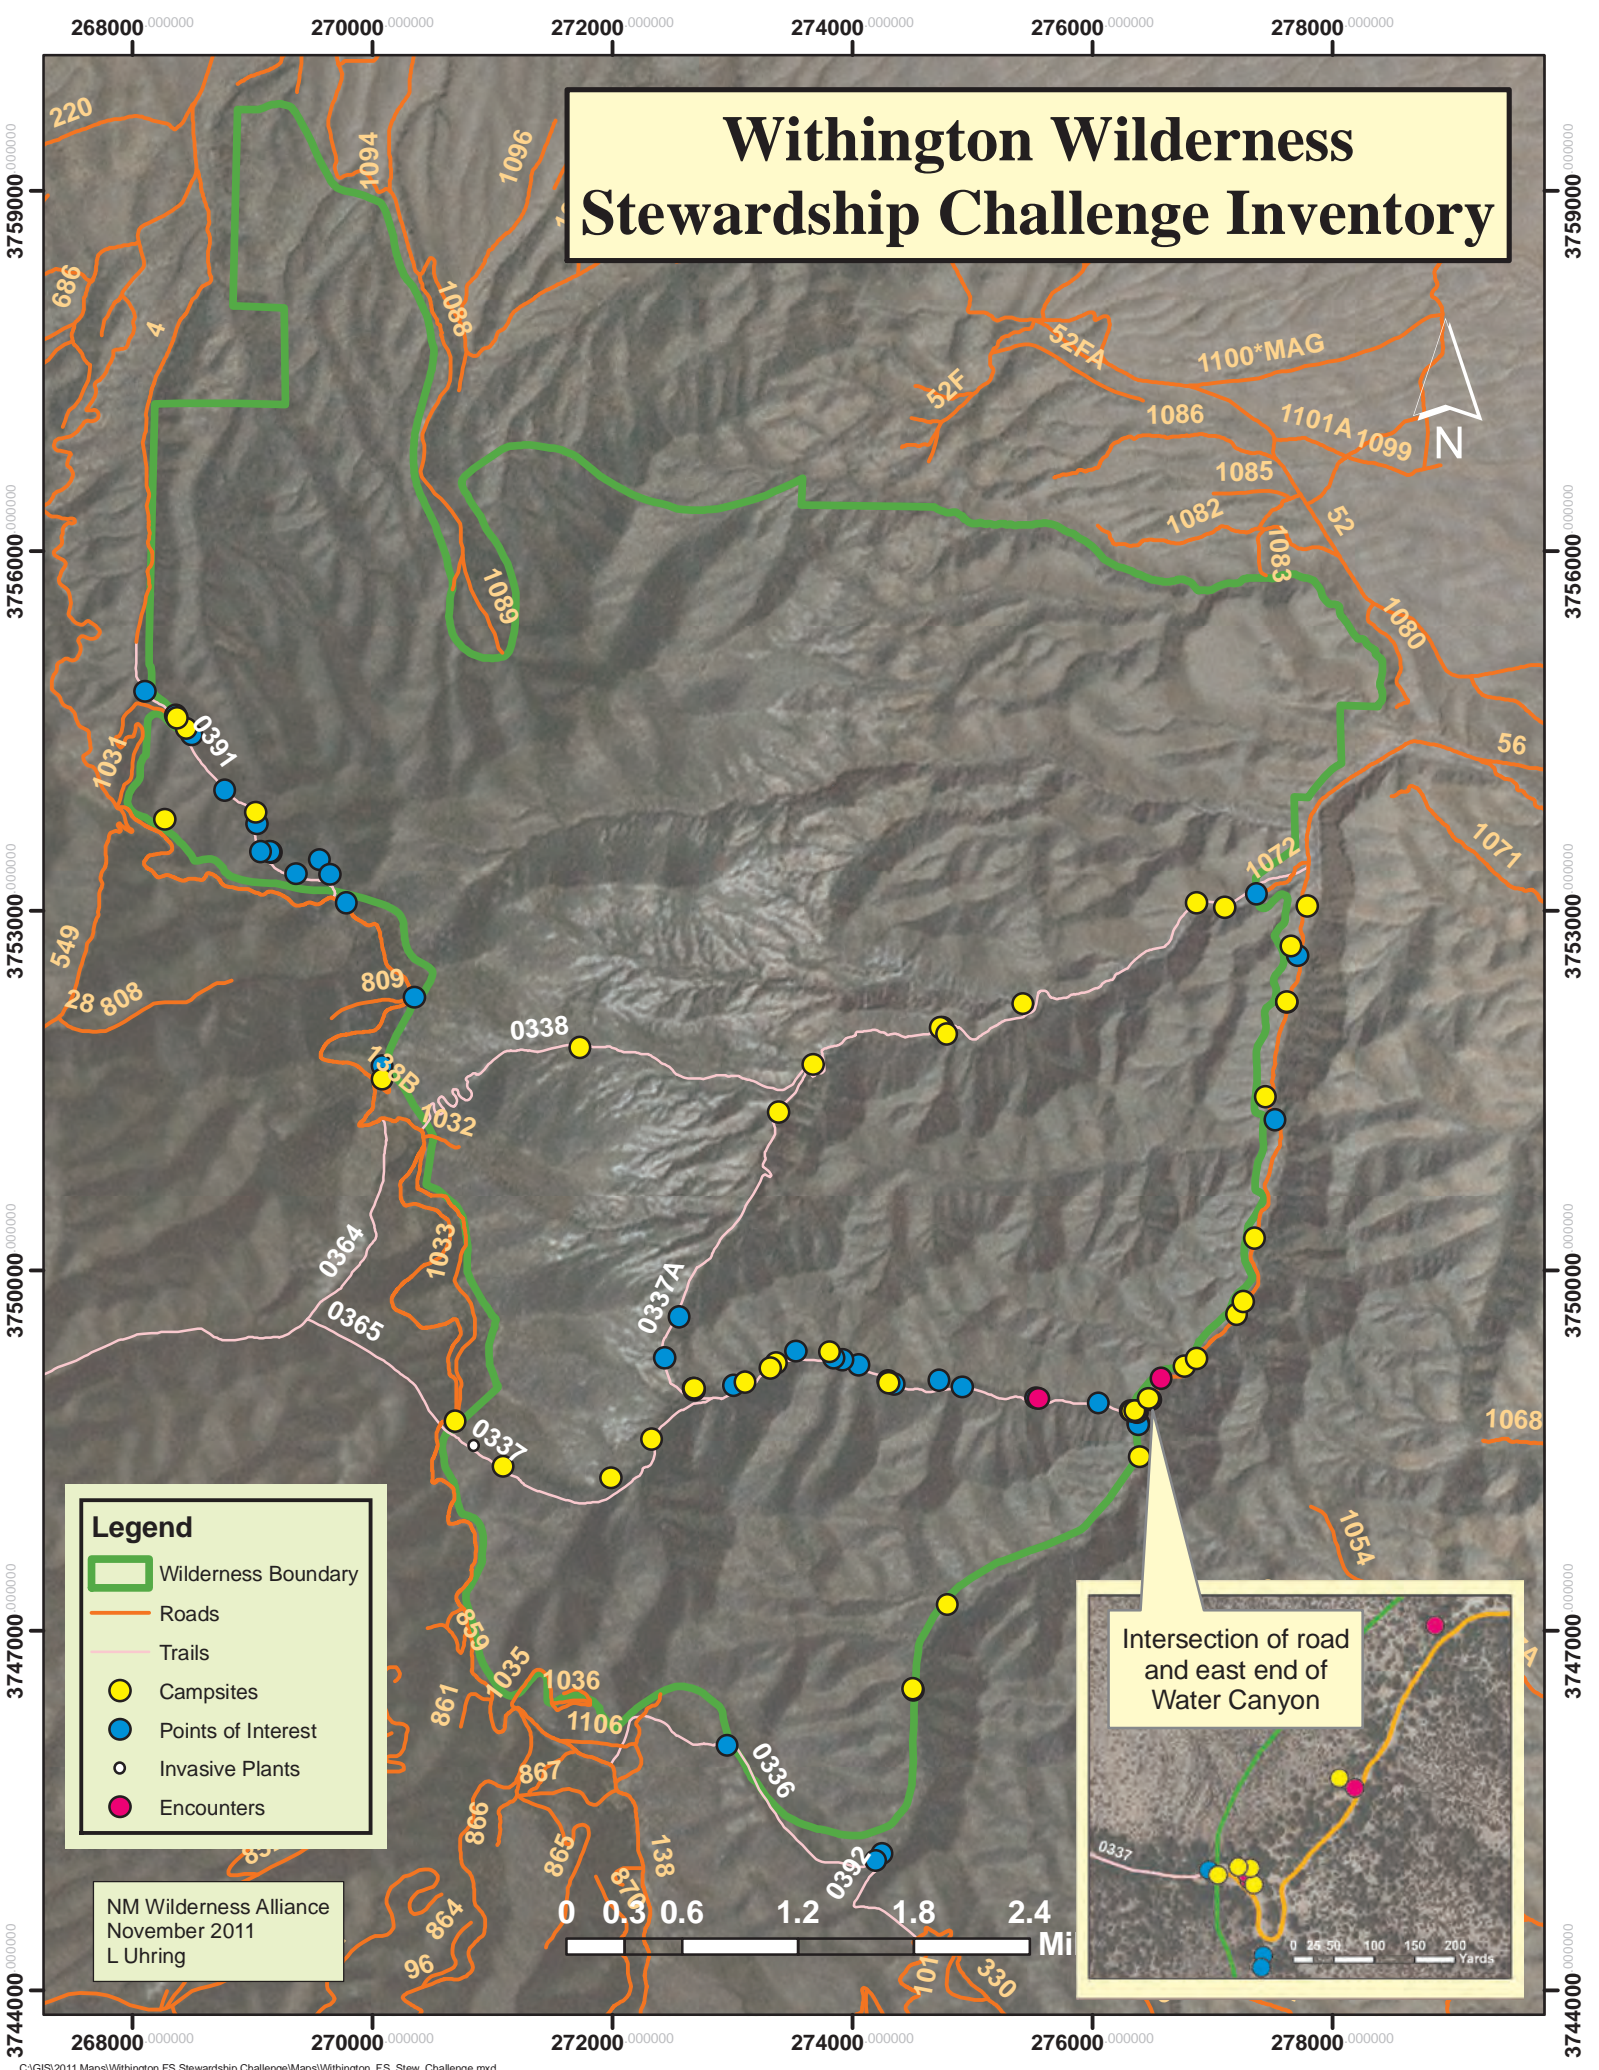

Withington Wilderness Stewardship Challenge Inventory

Legend

- Wilderness Boundary
- Roads
- Trails
- Campsites
- Points of Interest
- Invasive Plants
- Encounters

NM Wilderness Alliance
November 2011
L Uhring